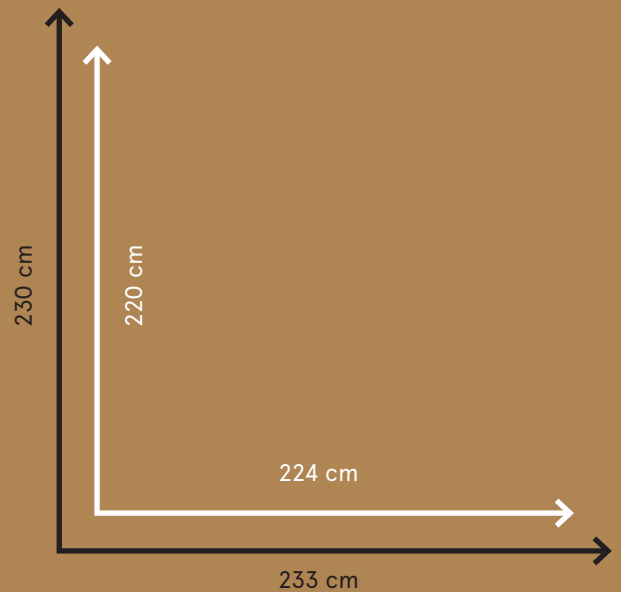

## CL8X8 KIT

- ✓ Lamphead
- ✓ Controller with Lumenradio on board, 2x
- ✓ AC-Power Supply, 2x
- ✓ V-Mount Battery Adapter, 2x
- ✓ 5m Lamp-Extension, 4x
- ✓ Case: 50 x 37 x 22 cm
- 90 x 50 x 28 cm
- 23 kg

- 230 x 233 cm
- 220 x 224 cm
- 4400 g
- 550 W
- LEDs** 2304
- 2800-6000 Kelvin
- CRI** 96
- TLCI** 97
- 5300 lx / 1 m 3 feet
- 38000 lm
- 120°, with SNAPGRID® 40°
- squeezable